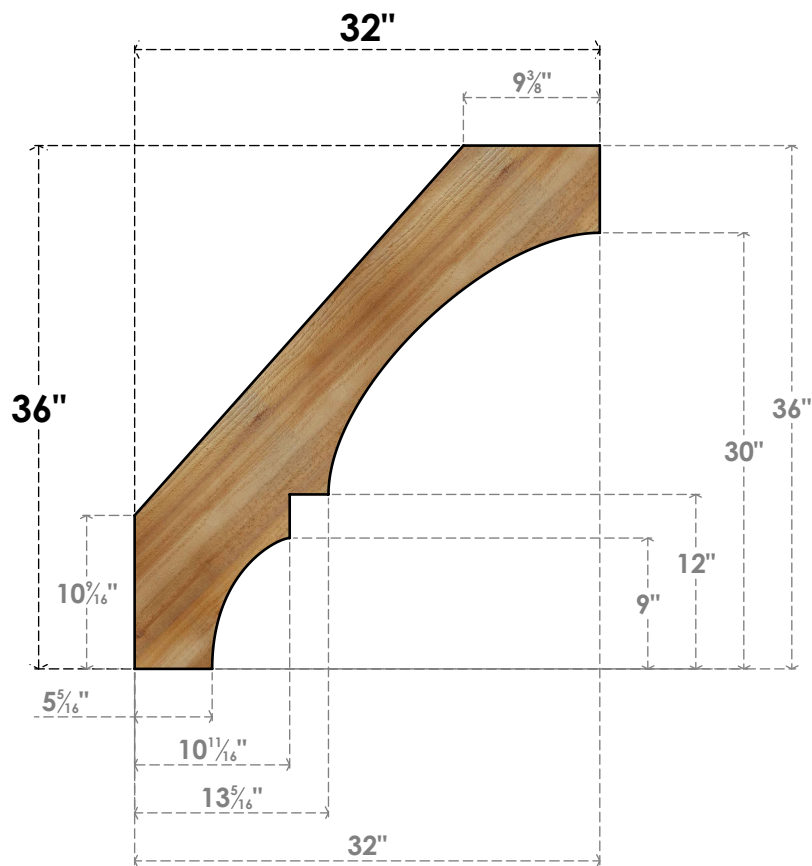

BRC04X32X36BOA00RWR

4"W X 32"D X 36"H BALBOA ROUGH SAWN BRACE, WESTERN RED CEDAR

SIDE

FRONT

EKENA MILLWORK
 2300 WEST MAIN ST.
 CLARKSVILLE, TX 75426
 TOLL FREE: 866-607-0453
 WWW.EKENAMILLWORK.COM

NOTES

1. INSTALLATION TO BE COMPLETED IN ACCORDANCE WITH MANUFACTURER'S SPECIFICATIONS.
2. DRAWING MAY NOT BE TO SCALE
3. THIS DRAWING IS INTENDED FOR DESIGN AND PLANNING PURPOSES ONLY.
4. ALL INFORMATION CONTAINED HEREIN WAS CURRENT AT THE TIME OF DEVELOPMENT BUT MUST BE REVIEWED AND APPROVED BY THE PRODUCT MANUFACTURER TO BE CONSIDERED ACCURATE.
5. PRODUCTS ARE NOT KILN DRIED. THIS ITEM IS UNIQUE AND WILL CONTAIN THE NATURAL VARIATIONS THAT THE WOOD SPECIES OFFERS. THIS MAY RESULT IN VARIATIONS UP TO 1/4"