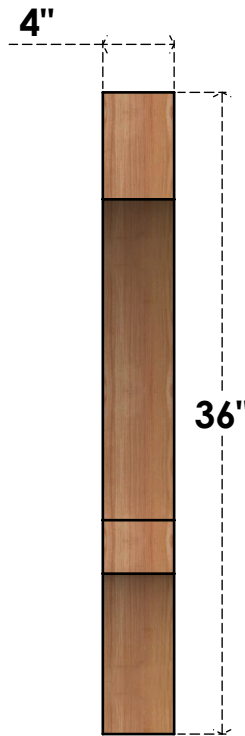

BRC04X32X36BOA00RWR

4"W X 32"D X 36"H BALBOA ROUGH SAWN BRACE, WESTERN RED CEDAR

SIDE

FRONT

EKENA MILLWORK
 2300 WEST MAIN ST.
 CLARKSVILLE, TX 75426
 TOLL FREE: 866-607-0453
 WWW.EKENAMILLWORK.COM

NOTES

1. INSTALLATION TO BE COMPLETED IN ACCORDANCE WITH MANUFACTURER'S SPECIFICATIONS.
2. DRAWING MAY NOT BE TO SCALE
3. THIS DRAWING IS INTENDED FOR DESIGN AND PLANNING PURPOSES ONLY.
4. ALL INFORMATION CONTAINED HEREIN WAS CURRENT AT THE TIME OF DEVELOPMENT BUT MUST BE REVIEWED AND APPROVED BY THE PRODUCT MANUFACTURER TO BE CONSIDERED ACCURATE.
5. PRODUCTS ARE NOT KILN DRIED. THIS ITEM IS UNIQUE AND WILL CONTAIN THE NATURAL VARIATIONS THAT THE WOOD SPECIES OFFERS. THIS MAY RESULT IN VARIATIONS UP TO 1/4"